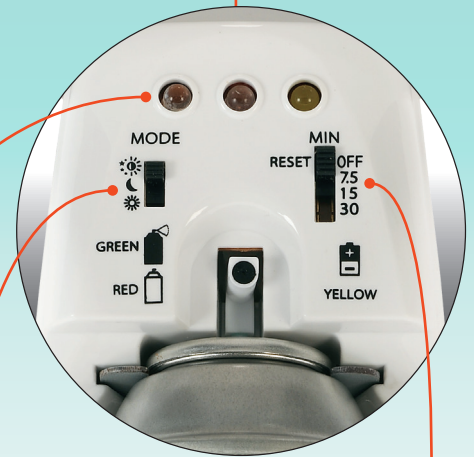

3000 Ultra
Prod. #6898

Removable Magnetic Lock and Key

Power Key

LCD Panel Indicates:

- # Days to Refill
 - Spray Times
 - Spray Schedule
 - Refill Alarm
- Programmability**
- Set for Specific Time and Days of Week
 - Alarm (On or Off) Beeps to Remind of Refill Change

Battery Indicator
Light Sensor
Refill Indicator

Mode Switch

- All Day
- Spray with No Lights On (Night)
- Sprays with Lights On (Day)

Minute / Intervals Switch

- Off / Reset
- Spray every 7½ mins
- Spray every 15 mins
- Spray every 30 mins